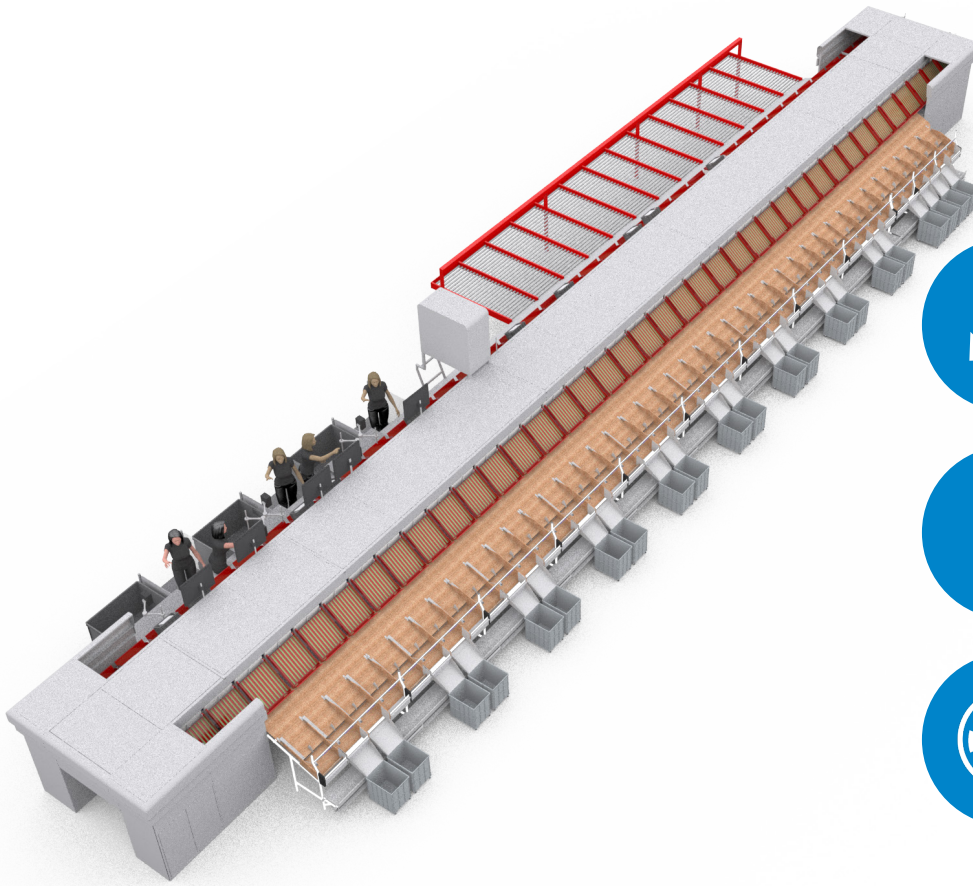

Slide tray sorter

Whether the products to be sorted are small, large, lightweight or heavy, the slide tray sorter will never let you down.

The products are safely transported on angled trays. At the right destination, the hatch on the bottom opens and the products gently slide into the exits.

The system provides an ergonomical and user friendly induction. The induction stations have screens and scanners on adjustable arms enabling the optimal setting for the operator.

Features

- Capacity up to 12.000 items/hour with 1 induction zone
- Suitable for fragile products
- Automatic or manual scanning of products
- In-house developed warehouse control system

Peripheral systems

All sorts of peripheral systems are available for the slide tray sorter:

- Conveyor systems
- Automatic box closing, taping or labeling systems
- Dimensioning, weighing and scanning systems
- Elevators
- Storage systems
- Marking and identification systems

Product dimensions

Min. 40 x 10 x 2 H mm

Max. 450 x 650 x 400 H mm

Product weight

Min. 0.02 kg

Max. 15 kg

Capacity per hour

Max. 12.000 / induction zone