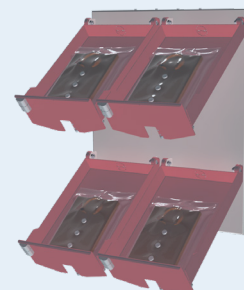

Slide tray sorter

Whether the products to be sorted are small, large, lightweight or heavy, the slide tray sorter will never let you down.

The products are safely transported on angled trays. At the right destination, the hatch on the bottom opens and the products gently slide into the exits.

The system provides an ergonomical and user friendly induction. The induction stations have screens and scanners on adjustable arms enabling the optimal setting for the operator.

Features

- Capacity up to 12.000 items/hour with 1 induction zone
- Suitable for fragile products
- Automatic or manual scanning of products
- In-house developed warehouse control system

Configuration options

Exits

Possible exits include cartons, roll cages, trolleys or chutes..

Cartons, chutes, Roll cages, trolleys or postal bags

Trays

We offer four types of trays. small, medium, large and twin trays.

Small, medium or large trays

Twin trays

Equinox MHE

sales@equinoxmhe.com | +31 252 526 000 | www.equinoxmhe.com

Follow us on LinkedIn

View our videos