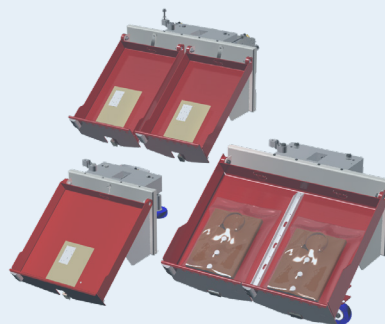

The system provides an ergonomical and user friendly induction. The induction stations have screens and scanners on adjustable arms enabling the optimal setting for the operator.

Features

- Capacity up to 12.000 items/hour with 1 induction zone
- Suitable for fragile products
- Automatic or manual scanning of products
- In-house developed warehouse control system

Product dimensions

Min. 40 x 10 x 2 H mm

Max. 450 x 650 x 400 H mm

Product weight

Min. 0.02 kg

Max. 15 kg

Capacity per hour

Max. 12.000 / induction zone

Configuration options

Exits

Possible exits include cartons, roll cages, trolleys or chutes..

Cartons, chutes, Roll cages, trolleys or postal bags

Trays

We offer four types of trays. small, medium, large and twin trays.

Small, medium or large trays

Twin trays

Equinox MHE

sales@equinoxmhe.com | +31 252 526 000 | www.equinoxmhe.com

Follow us on LinkedIn

View our videos